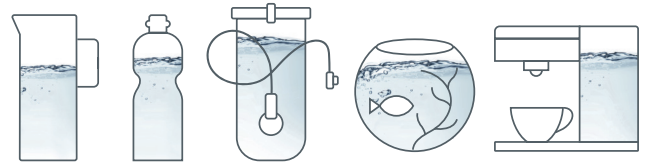

WaTu® by CERTEC®
Mini filter capsules

LILIE.COM

WaTu® by CERTEC®

The small filter capsule for drinking bottles, drinking containers and sports hydration packs for on the go, whether you're cycling, hiking or walking – wherever you value pure, filtered water! It provides you with good, clean water.

Unique and high-quality materials for pure water quality

CERTEC® ceramic: the natural barrier

The porous structure of the CERTEC® ceramic imitates the natural filtration processes of spring water. With a surface area of 1,050 m², it attracts bacteria like a magnet and eliminates them at its sharp edges.